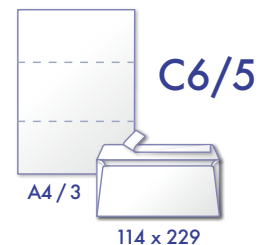

ENVELOPES & POCKETS

EXPERT SOLUTIONS FOR EFFICIENT CORRESPONDENCE

✓ Clairefontaine paper: a level of performance that makes all the difference

- bulky paper for easy processing
- optimised surface finish, essential factor for good colour reproduction
- very high whiteness 171CIE, possible harmonisation with letters made on Clairalfa paper

✓ A optimised manufacturing process, creating added value

- a reinforced closure, for both adhesive and gummed envelopes
- good flatness of the envelope pile, essential for reliable machine processing
- envelopes delivered in hinged boxes, practical to use, and reusable for the printer

✓ More sustainable envelopes than ever

- a 35g crystal paper window: 85% transparency, 100% biodegradable
- envelopes printed with water-based inks
- paper and envelopes made in France

SIZES