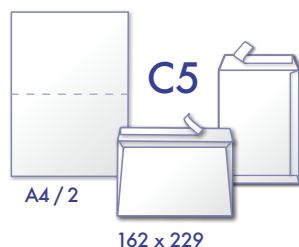

ENVELOPES & POCKETS

EXPERT SOLUTIONS FOR EFFICIENT CORRESPONDENCE

✓ Clairefontaine paper: a level of performance that makes all the difference

- bulky paper for easy processing
- optimised surface finish, essential factor for good colour reproduction
- very high whiteness 171CIE, possible harmonisation with letters made on Clairalfa paper

✓ A optimised manufacturing process, creating added value

- a reinforced closure, for both adhesive and gummed envelopes
- good flatness of the envelope pile, essential for reliable machine processing
- envelopes delivered in hinged boxes, practical to use, and reusable for the printer

✓ More sustainable envelopes than ever

- a 35g crystal paper window: 85% transparency, 100% biodegradable
- envelopes printed with water-based inks
- paper and envelopes made in France

SIZES