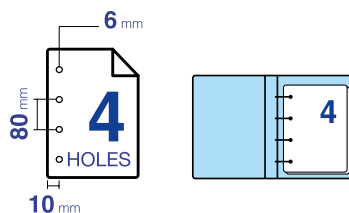

PERFOCOPY

Pre-punched paper to help organize your files.

80 gsm

Minimum order quantity : box

Colour	Hole	Size	Sheets / Unit	Unit Weight	Units / Box	Box Weight	Pallet size L x l (cm)	Units / Pallet	Pallet Weight	Packing PP
Pink	4	A4 210 x 297	500	2,50	5	12,50	79 x 96	250	625	4973C
Canary	4	A4 210 x 297	500	2,50	5	12,50	79 x 96	250	625	4977C
Green	4	A4 210 x 297	500	2,50	5	12,50	79 x 96	250	625	4975C
Blue	4	A4 210 x 297	500	2,50	5	12,50	79 x 96	250	625	4971C