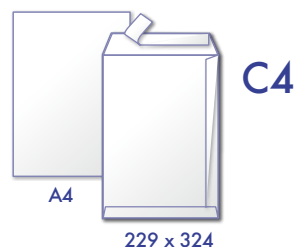

ENVELOPES & POCKETS

EXPERT SOLUTIONS FOR EFFICIENT CORRESPONDENCE

✓ Clairefontaine paper: a level of performance that makes all the difference

- bulky paper for easy processing
- optimised surface finish, essential factor for good colour reproduction
- very high whiteness 171CIE, possible harmonisation with letters made on Clairalfa paper

✓ A optimised manufacturing process, creating added value

- a reinforced closure, for both adhesive and gummed envelopes
- good flatness of the envelope pile, essential for reliable machine processing
- envelopes delivered in hinged boxes, practical to use, and reusable for the printer

✓ More sustainable envelopes than ever

- a 35g crystal paper window: 85% transparency, 100% biodegradable
- envelopes printed with water-based inks
- paper and envelopes made in France

SIZES