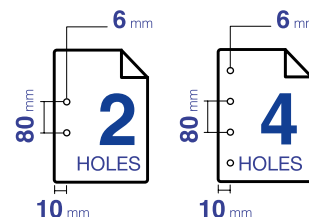

PERFOCOPY

Pre-punched paper to help organize your files.

80 gsm

Hole	Size	Sheets / Unit	Unit Weight	Units / Box	Box Weight	Pallet size L x l (cm)	Units / Pallet	Pallet Weight	Article	MOQ**
2	A4 210 x 297	500	2,50	5	12,50	79 x 96	250	625	2979C	B
4	A4 210 x 297	500	2,50	5	12,50	79 x 96	250	625	2989C	B
		500	2,50	5	12,50	120 x 80	240	600	2989P240C	P

MOQ** : Minimum Order Quantity : P=Pallet, B=Box