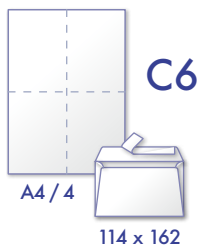

ENVELOPES & POCKETS

EXPERT SOLUTIONS FOR EFFICIENT CORRESPONDENCE

✓ Clairefontaine paper: a level of performance that makes all the difference

- bulky paper for easy processing
- optimised surface finish, essential factor for good colour reproduction
- very high whiteness 171CIE, possible harmonisation with letters made on Clairalfa paper

✓ A optimised manufacturing process, creating added value

- a reinforced closure, for both adhesive and gummed envelopes
- good flatness of the envelope pile, essential for reliable machine processing
- envelopes delivered in hinged boxes, practical to use, and reusable for the printer

✓ More sustainable envelopes than ever

- a 35g crystal paper window: 85% transparency, 100% biodegradable
- envelopes printed with water-based inks
- paper and envelopes made in France

SIZES