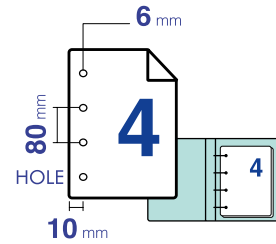

PERFOCOPY PREMIUM NEW

Pre-punched paper to help organize your files.